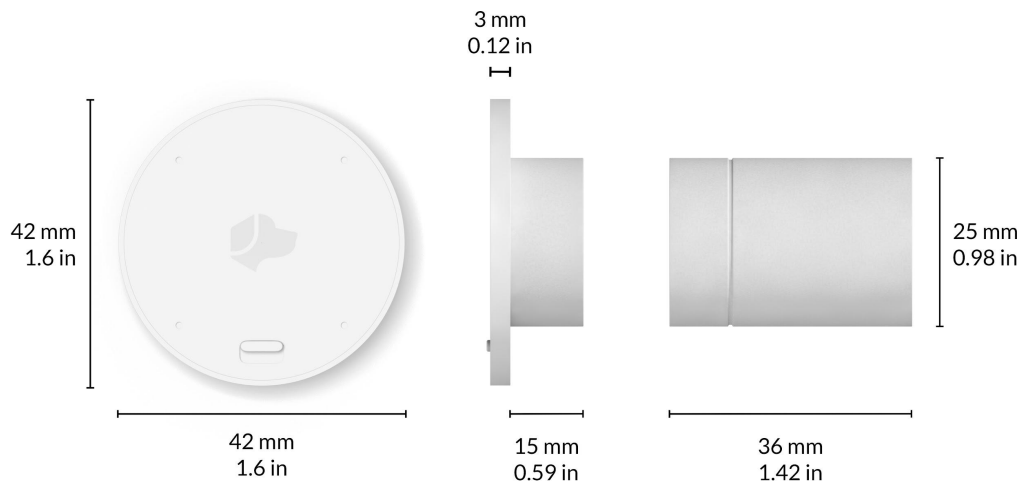

Jet Black

Coral White

Privacy Switch

LED Status Indicator

Dimensions

Cap Width: 42mm (1.6 in)
Cap Height: 42mm (1.6 in)
Cap Depth: 3mm (0.12 in)
Cap Plug Diameter: 25mm (0.98 in)
Cap Plug Depth: 15mm (0.59 in)
Body Diameter: 25mm (0.98 in)
Body Depth: 36mm (1.42 in)