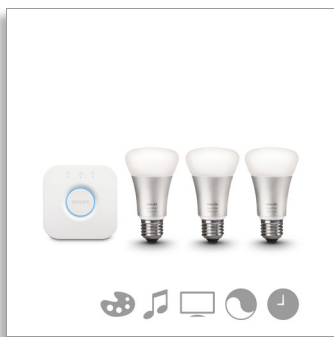

Philips Hue
White and color ambiance

Starter kit
E26

046677456191

Limitless possibilities

Connected to you

Get started with the Philips Hue White and color ambiance starter kit and experience high quality white and colored light that offers you endless possibilities.

Specifications

The bulb

- Fitting: E26 screw base fitting
- Form factor: A19
- Lifetime: 25000 hour(s)
- Wattage: 9 W
- Light output: 16 million colors, Functional white light, All shades of white, From warm to cold white color, Dimmable via smart device only, Beam angle - 160° +/- 20°
- Lumen output: 342 lm @ 2000K, 570 lm @ 3000K, 800 lm @ 4000K, 550 lm @ 6500K, 80 lm/W efficacy @4000K, >80 CRI from 2000–4000K
- Software upgradable
- Start up: Instant 100% light output
- Height: 4.2 inch
- Width: 2.4 inch

The bridge

- Diameter: 3.5 inch
- Height: 1 inch
- Frequency band: 2400–2483.5 MHz
- Max. number of accessories: 10
- Max. number of bulbs: 50
- Mounting options: Desktop, Wall
- Power adapter: 100–240 V AC / 50–60Hz, Output voltage: 5 V DC 600mA, Standby power: 0.1 W max
- Power consumption: 250mA max