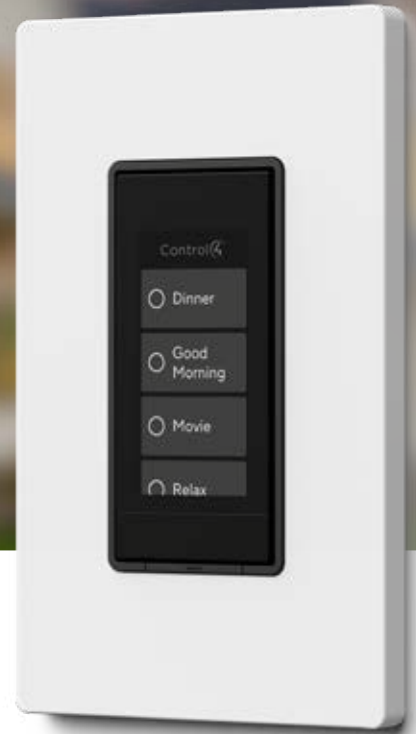

ORRO + Control4

## About the Orro One Pro Switch

The Orro One Switch offers a streamlined control system and adaptive lighting solution in one. With Orro's small but powerful LCD touchscreen, control the thermostat, locks, music, doorbells, intercom and more, from every room of the house.

Climate Control

Media Control

Intercom

Doorbell Chime

Smart Lock

Alexa

### POWERFUL SENSORS

Leverage Orro's Presence Detection (built-in sensors) to trigger any Control4 action, such as bringing down the shades or starting some music.